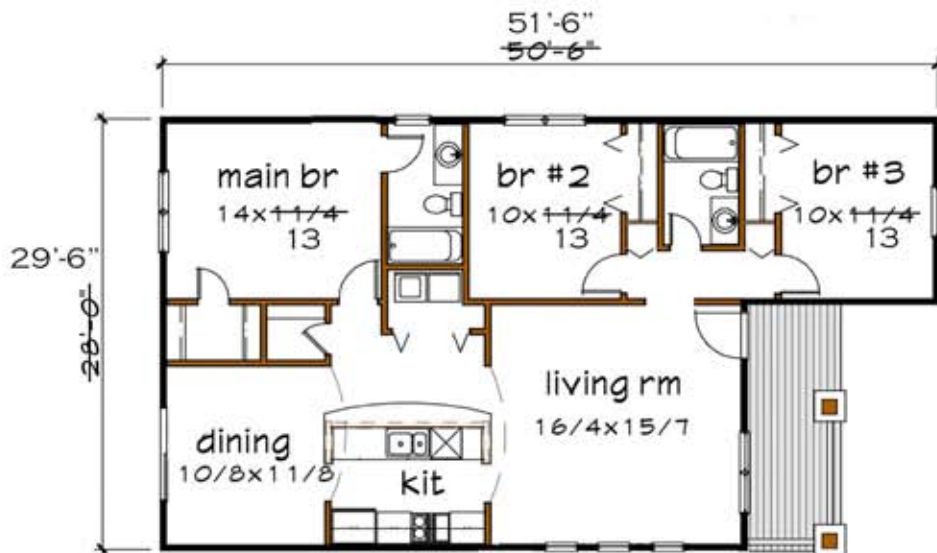

Size Total 4241320

Width 28'-0" 29'-6"

Depth 50'-6" 51'-6"

Porch 7'-8"

Fl 1 ceiling 8'-9"

Fl 2 ceiling

Roof pitch 7/12

Height 20'

\$159,000

Floor 1 plan