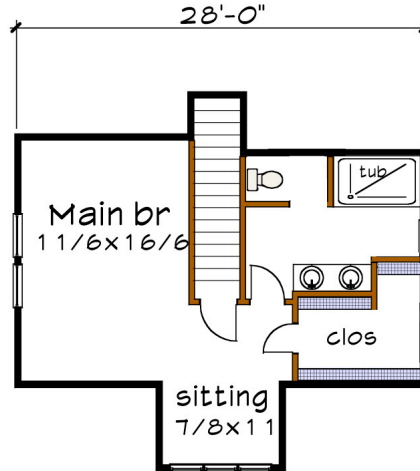

Floor 2 plan

Size fl 1 967
Size fl 2 485
Size Total 1452

Width 28'-0"
Depth 34'-0"
Porch 8'-0"

Fl 1 ceiling 9'
Fl 2 ceiling Vaulted
Roof pitch 9/12
Height 23'-0"

$171,000