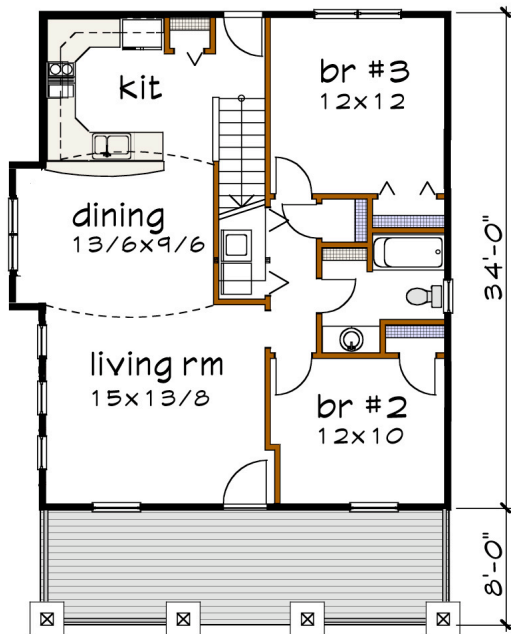

Rick Thompson
Architect

www.thompsonplans.com

P O Box 160
Lake Junaluska, NC
28745

828-627-1479

plan #

1414C

Floor 1 plan

Floor 2 plan

Size fl 1 967
Size fl 2 485
Size Total 1452

Width 28'-0"
Depth 34'-0"
Porch 8'-0"

Fl 1 ceiling 9'
Fl 2 ceiling Vaulted
Roof pitch 9/12
Height 23'-0"

\$171,000