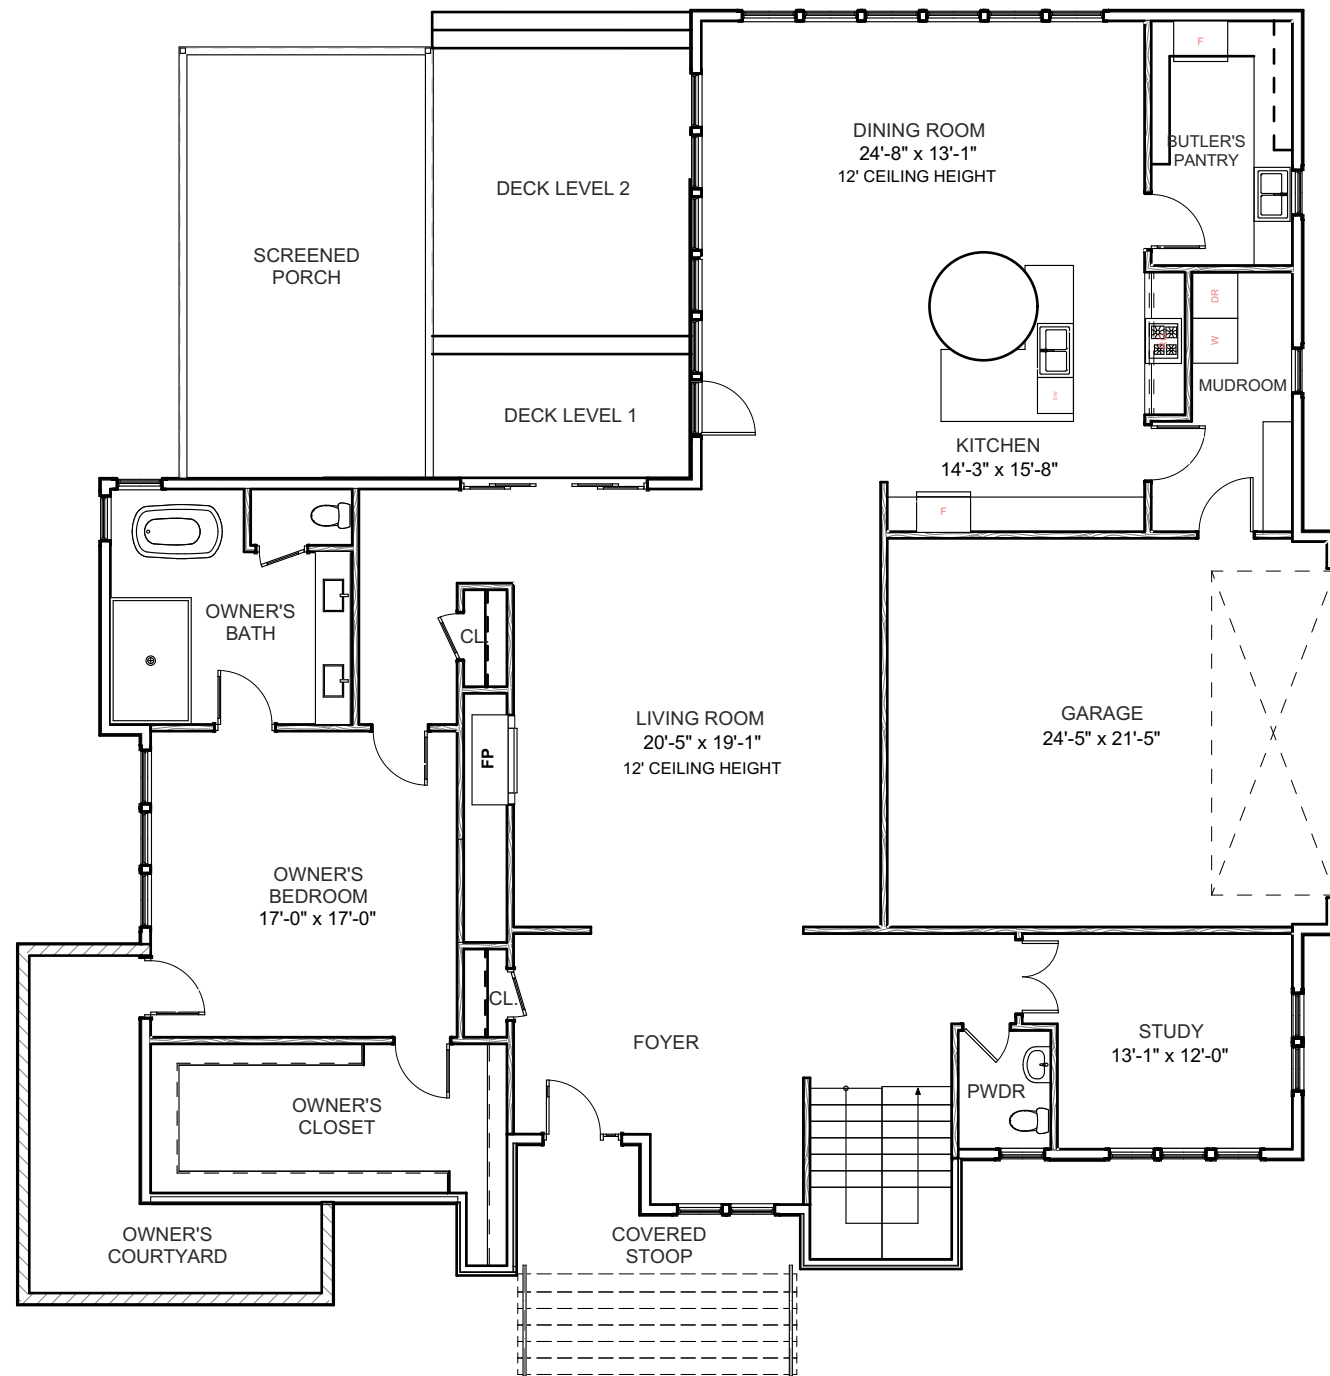

Overall Building Square Footage

Area Name	Area (sq ft)
Conditioned Space	
FIRST FLOOR	2,974
SECOND FLOOR	2,056
	5,030 sq ft

FIRST FLOOR PLAN

SCALE: 3/32" = 1'-0"

FIRST FLOOR
2,974 sq ft

SECOND FLOOR PLAN

SCALE: 3/32" = 1'-0"

SECOND FLOOR
2,056 sq ft