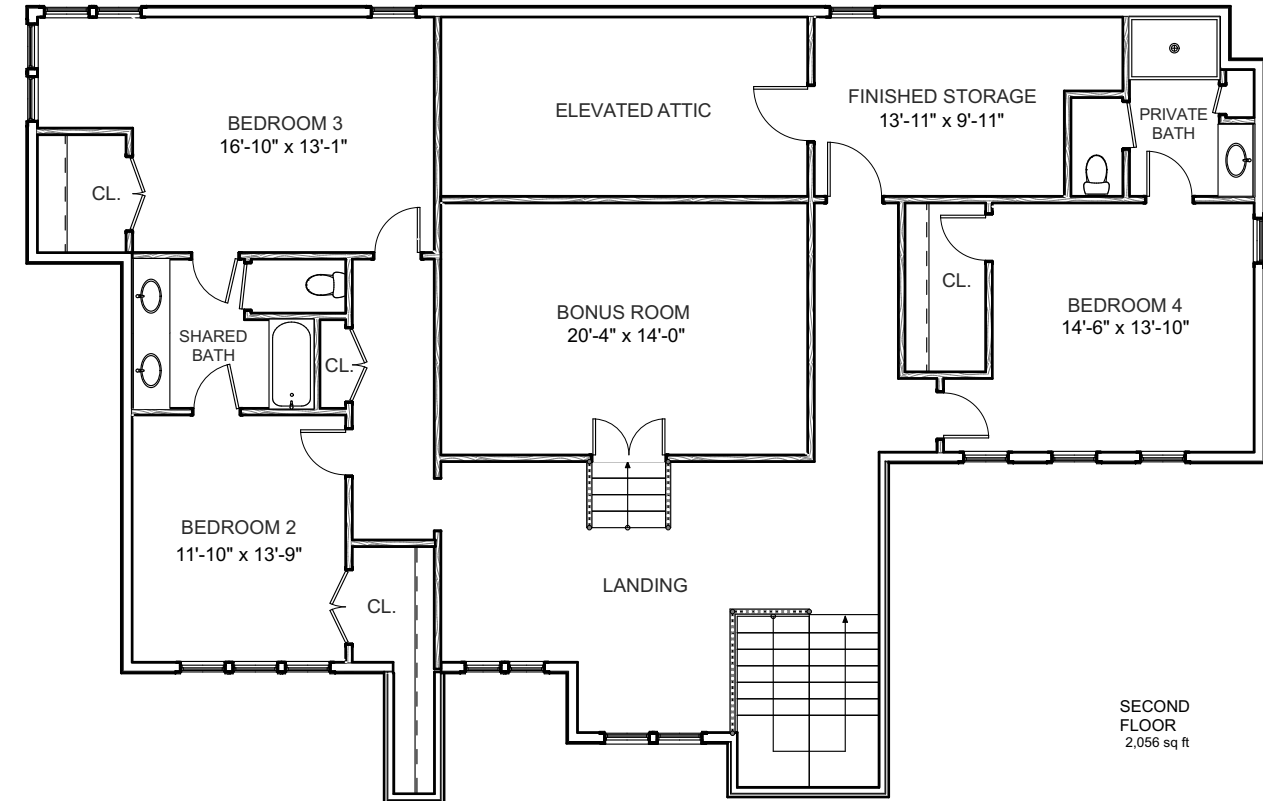

Overall Building Square Footage

Area Name	Area (sq ft)
Conditioned Space	
FIRST FLOOR	2,974
SECOND FLOOR	2,056
	5,030 sq ft

FIRST FLOOR PLAN

SCALE: 3/32" = 1'-0"

FIRST FLOOR
2,974 sq ft

SECOND FLOOR PLAN

SCALE: 3/32" = 1'-0"

SECOND FLOOR
2,056 sq ft